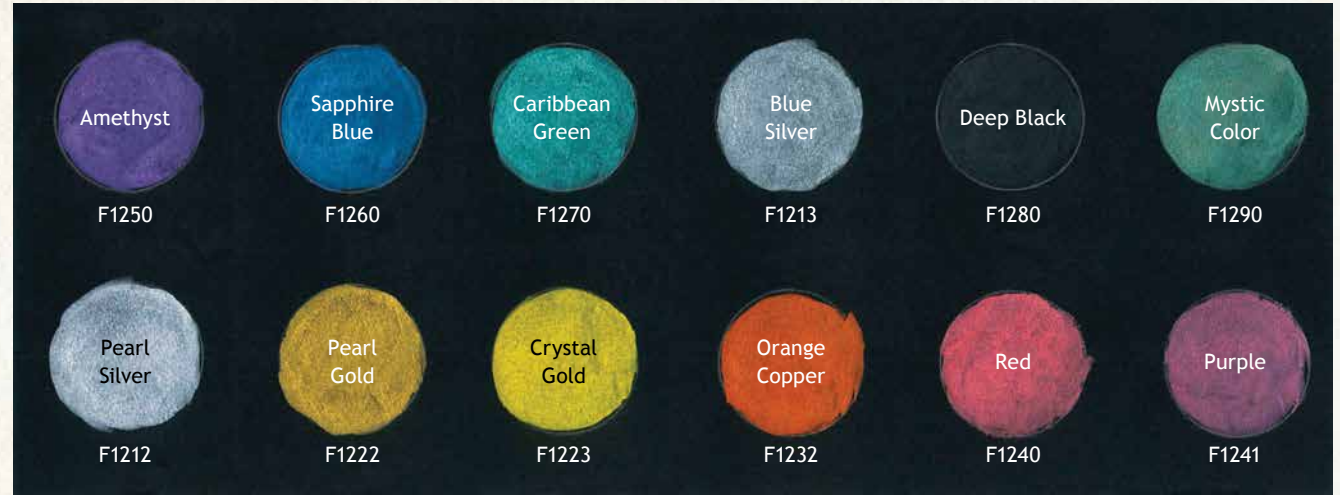

NEW MICA WATERCOLORS SAMPLES

F1200

F0600

F5600

SAMPLE COMPARISONS

NEW

OLD

Silver

Sterling Silver

Arabic Gold

Arabic Gold

Champagne

Moon Gold

Caribbean Green

Blue Green

M0600

Jade-Green Moiree

Copper Moiree

Purple Moiree

Atlantic Blue Moiree

Pink Moiree

Sun Yellow Moiree

M600S

Red

Red

Fine Lilac

Red Violet

Blue Pearl

Blue Silver

Green Pearl

Blue Green

Bronze