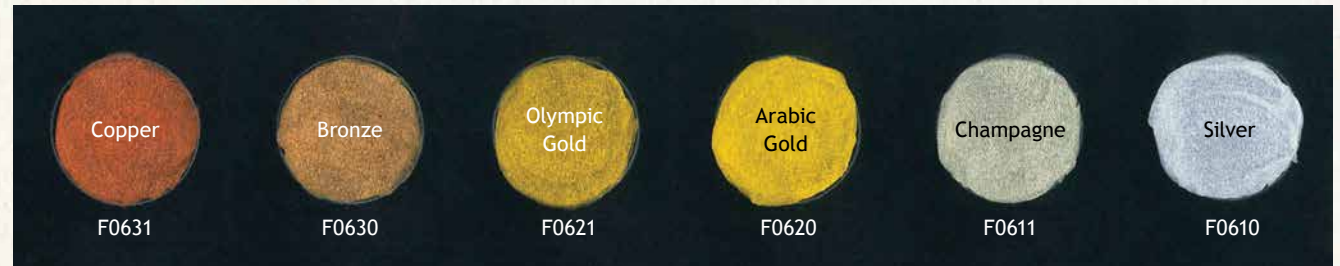

NEW MICA WATERCOLORS SAMPLES

F1200

F0600

F5600

SAMPLE COMPARISONS

NEW

OLD

Silver

Sterling Silver

Arabic Gold

Arabic Gold

Champagne

Moon Gold

Caribbean Green

Blue Green

M0600