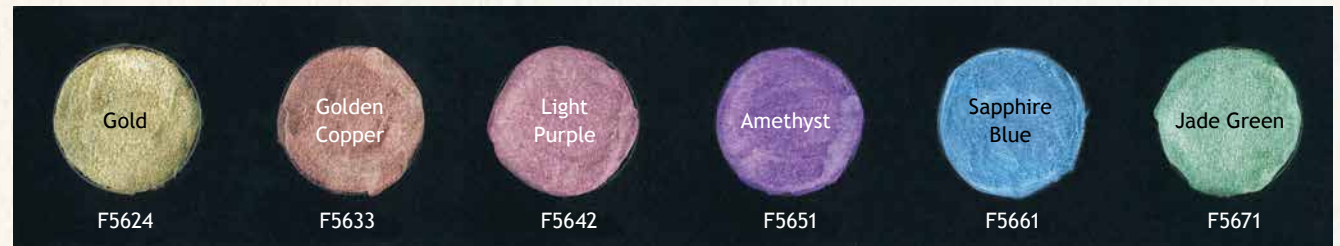

NEW MICA WATERCOLORS SAMPLES

F1200

F0600

F5600

SAMPLE COMPARISONS

NEW

OLD

Silver

Sterling Silver

Arabic Gold

Arabic Gold

Champagne

Moon Gold

Caribbean Green

Blue Green

M0600

Jade-Green Moiree

Copper Moiree

Purple Moiree

Atlantic Blue Moiree

Pink Moiree

Sun Yellow Moiree

M600S

Red