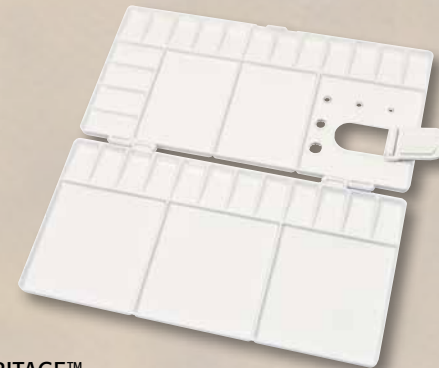

Plastic Palettes

HERITAGE™ 33-Well Folding Watercolor Palette

Folding, plastic palette with thumb hole and five brush holders. Also includes (24) 3/4" w x 1 1/8" l slanted wells, (4) 7/8" w x 1 1/8" l slanted wells, (2) 2 3/8" w x 3 1/2" l mixing wells, and (3) 3/4" w x 3 1/2" l mixing wells. Overall size: 5 1/4" w x 10 1/4" l.

No. HPP510WC