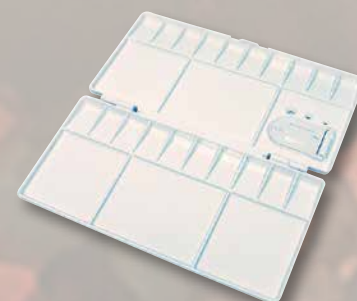

HERITAGE™ 25-Well Folding Watercolor Palette

Folding, plastic palette with thumb hole and three brush holders. Also includes (20) 11/16" w x 1 1/8" l slanted wells, (3) 2 1/4" w x 2 3/8" l mixing wells, and (2) 2 3/8" w x 3" l mixing wells. Overall size: 4" w x 8" l.

No. HPP48WC